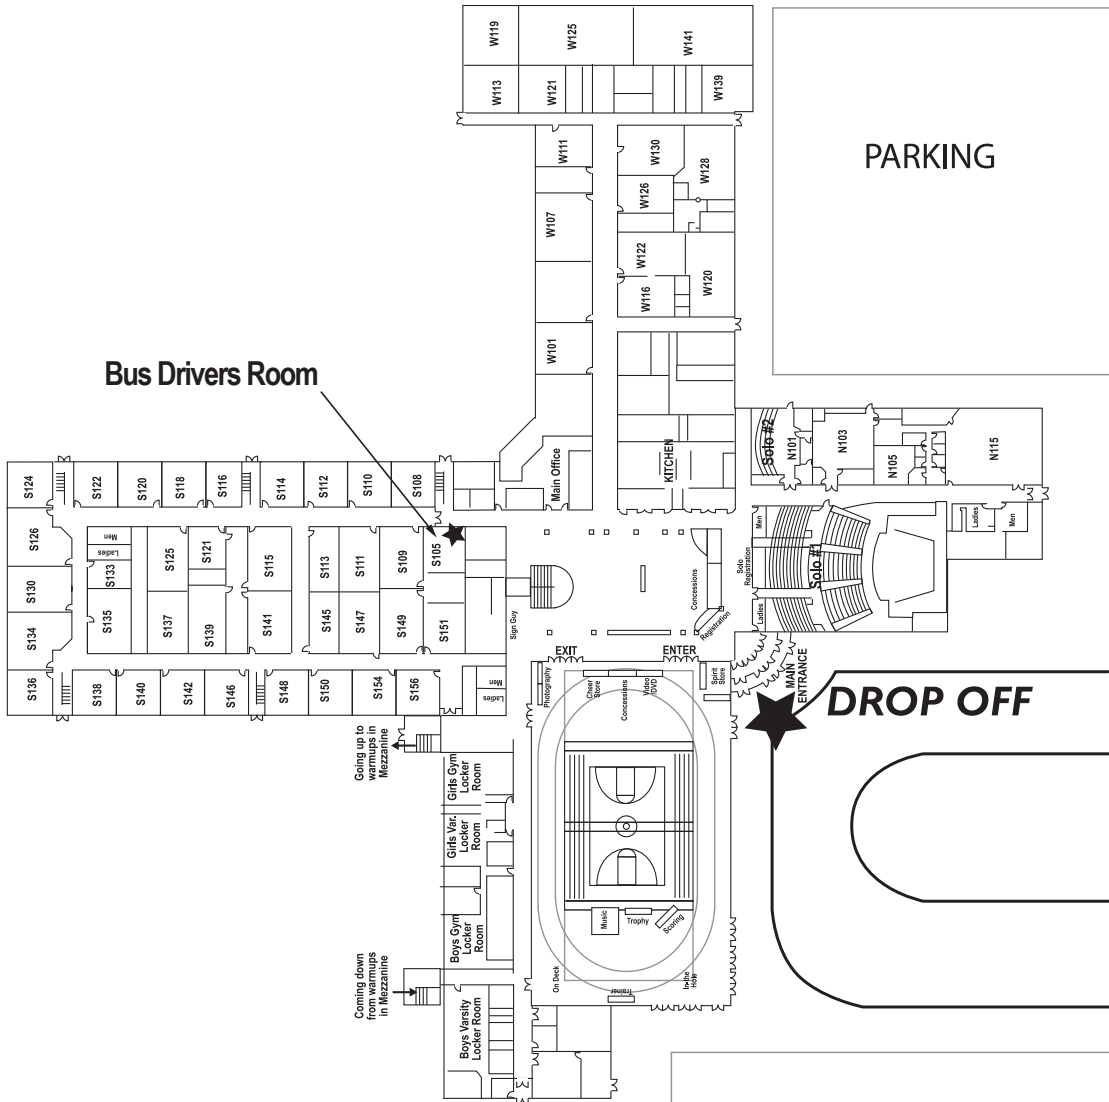

BUS DRIVER MAP

**BUS
PARKING**

Carriage Hill Drive

PARKING

Endeavour Drive

DROP OFF

WATERTOWN
Spirit
INVITATIONAL

PARKING